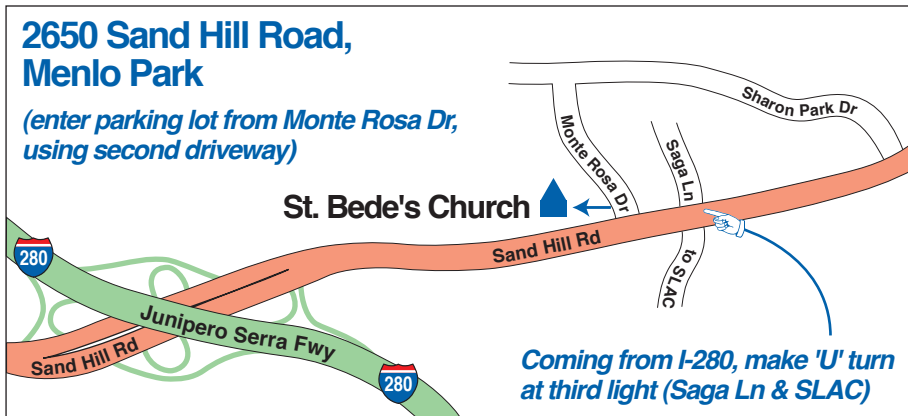

NEXT PARTIES:

**June 10 St. Bede's (Palomanians'
Ice Cream Social)**

July 8 St. Bede's
Aug. 5 St. Bede's

Sponsored by Peninsula Folk Dance Council